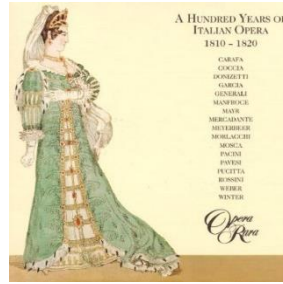

DISCOGRAPHY

Harry Nicoll

TENOR

Kismet
TER, 2010

The Count of Luxembourg
TER, 2008

The Geisha
Hyperion, 2006

Pacific Overtures
TER, 2001

Street Scene
TER, 2001

Die liebe der Danae
Garsington, 1999

The Country House
Janiculum, 1999

The Grand Tour
Janiculum, 1999

The Company of Heaven
Silva Screen, 1999

Hugh the Drover
Hyperion, 1994

100 Years of Italian Opera
Opera Rara, 1990